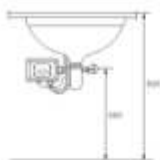

SENSOR SANITARY WARES

AUTOMATIC FAUCET  
HL-6705

AUTOMATIC FAUCET  
HL-6707

AUTOMATIC FAUCET  
HL-6713

AUTOMATIC FAUCET  
HL-6506

AUTOMATIC FAUCET  
HL-6709

AUTOMATIC FAUCET  
HL-6712

AUTOMATIC FAUCET  
HL-6703