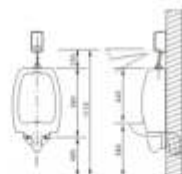

CERAMIC INDUCTIVE URINAL WARE
HL-2881
HL-2881T
HL-2881N