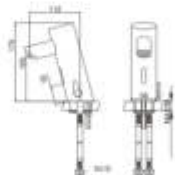

THERMOSTATIC
AUTOMATIC FAUCET
HL-6004T