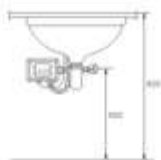

AUTOMATIC FAUCET
HL-6707