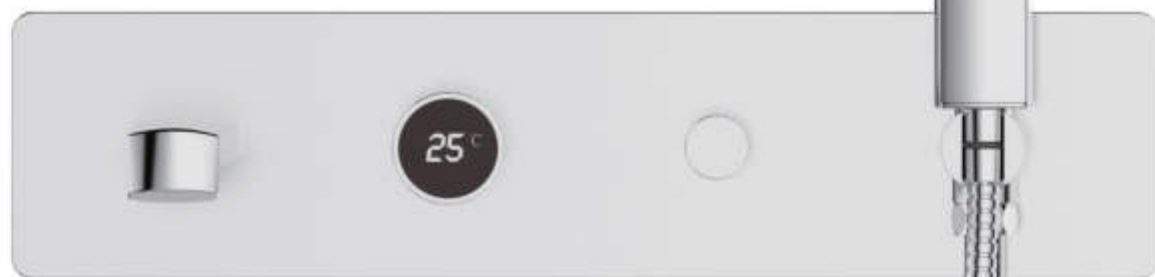

TURNING HANDLE, WATER FLOWING,
AND SHOWING TEMPERATURE BY ACTUAL TIME.