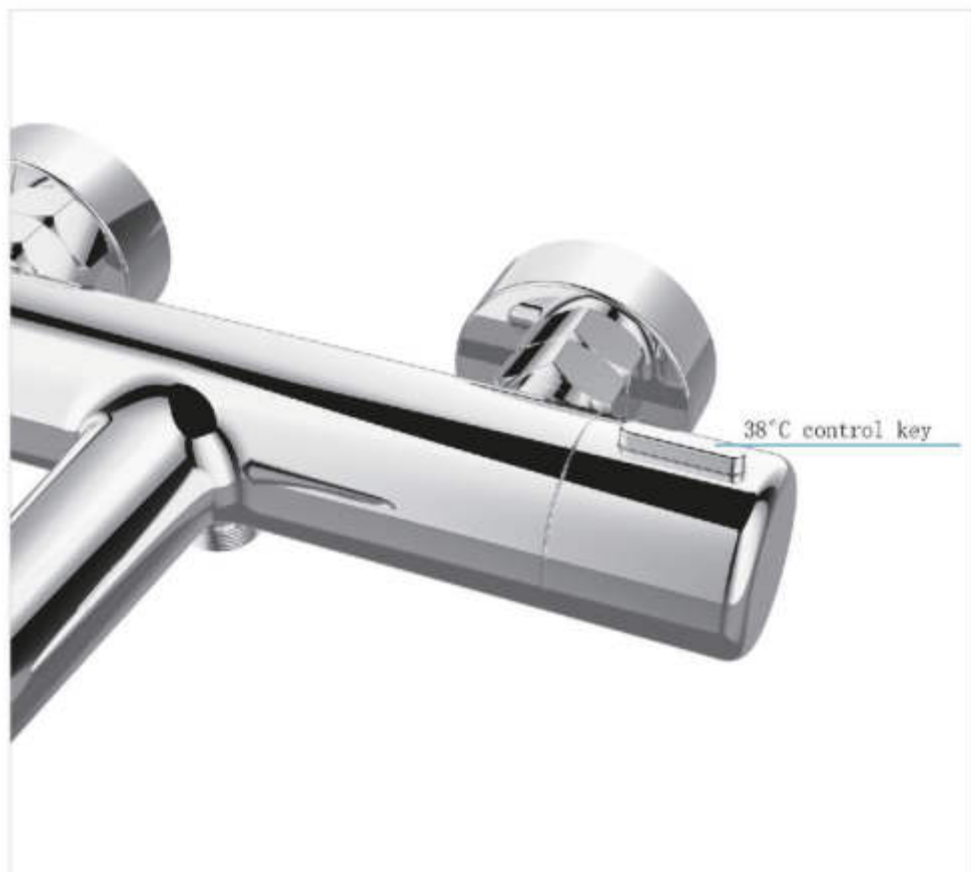

245-725A
SANITARY WARE