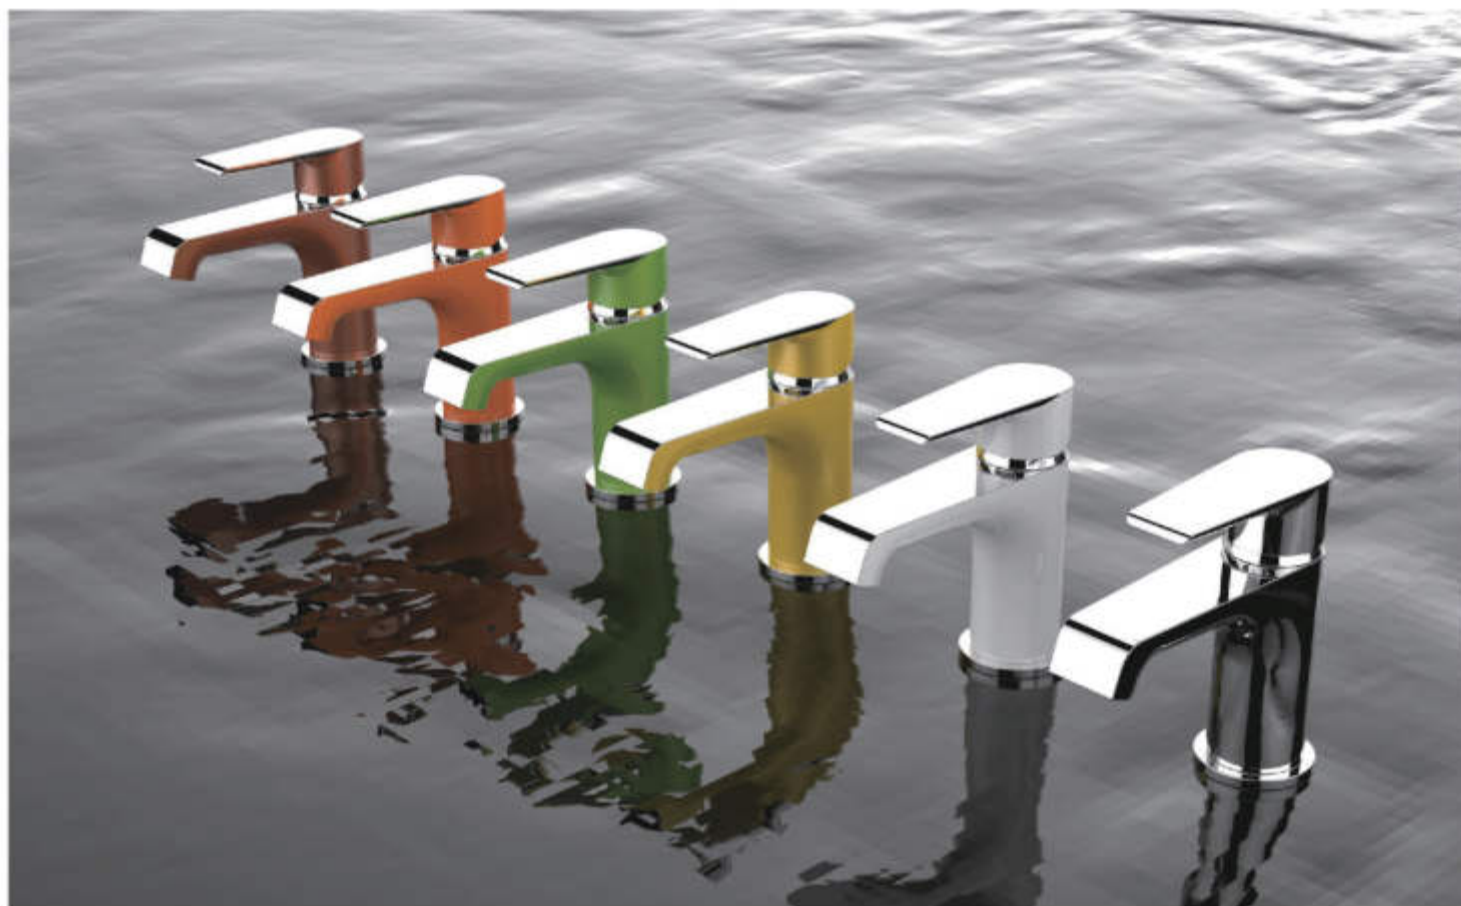

FASHION ART EXPRESSES  
Feeling and aesthetics

VL-20301-298A(Ø35)  
Single lever basin mixer

VL-20315-298A(Ø35)  
Single lever higher basin mixer

VL-20306-298A(Ø35)  
Single lever kitchen mixer

VL-20304-298A(Ø35)  
Single lever shower mixer