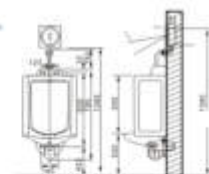

AUTOMATIC URINAL FLUSHER  
HL-2601  
HL-2601T  
HL-2601N

AUTOMATIC URINAL FLUSHER  
HL-2701  
HL-2701T  
HL-2701N

AUTOMATIC URINAL FLUSHER  
HL-2702  
HL-2702T  
HL-2702N

AUTOMATIC URINAL FLUSHER  
HL-2602  
HL-2602T  
HL-2602N