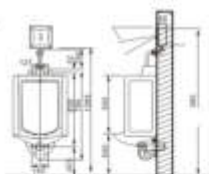

AUTOMATIC URINAL FLUSHER
HL-2601
HL-2601T
HL-2601N