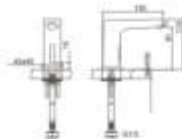

AUTOMATIC FAUCET
HL-6202