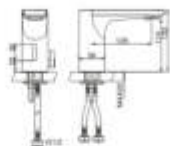

SENSOR SANITARY WARES