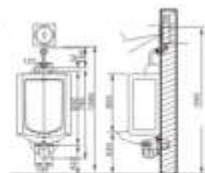

AUTOMATIC URINAL FLUSHER
HL-2703
HL-2703T
HL-2703N