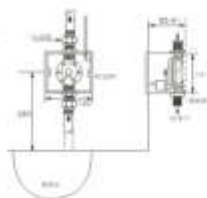

AUTOMATIC TOILET FLUSHER
HL-5502
HL-5502T
HL-5502N