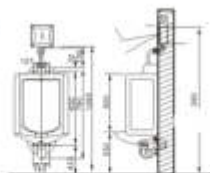

AUTOMATIC URINAL FLUSHER  
HL-2601  
HL-2601T  
HL-2601N

AUTOMATIC URINAL FLUSHER  
HL-2701  
HL-2701T  
HL-2701N

AUTOMATIC URINAL FLUSHER  
HL-2702  
HL-2702T  
HL-2702N

AUTOMATIC URINAL FLUSHER  
HL-2602  
HL-2602T  
HL-2602N