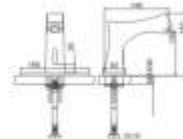

AUTOMATIC FAUCET  
HL-6503

SENSOR SANITARY WARES

AUTOMATIC FAUCET  
HL-6701

AUTOMATIC FAUCET  
HL-6202

AUTOMATIC FAUCET  
HL-6661

AUTOMATIC FAUCET  
HL-6203

AUTOMATIC FAUCET  
HL-6216

AUTOMATIC FAUCET  
HL-6217