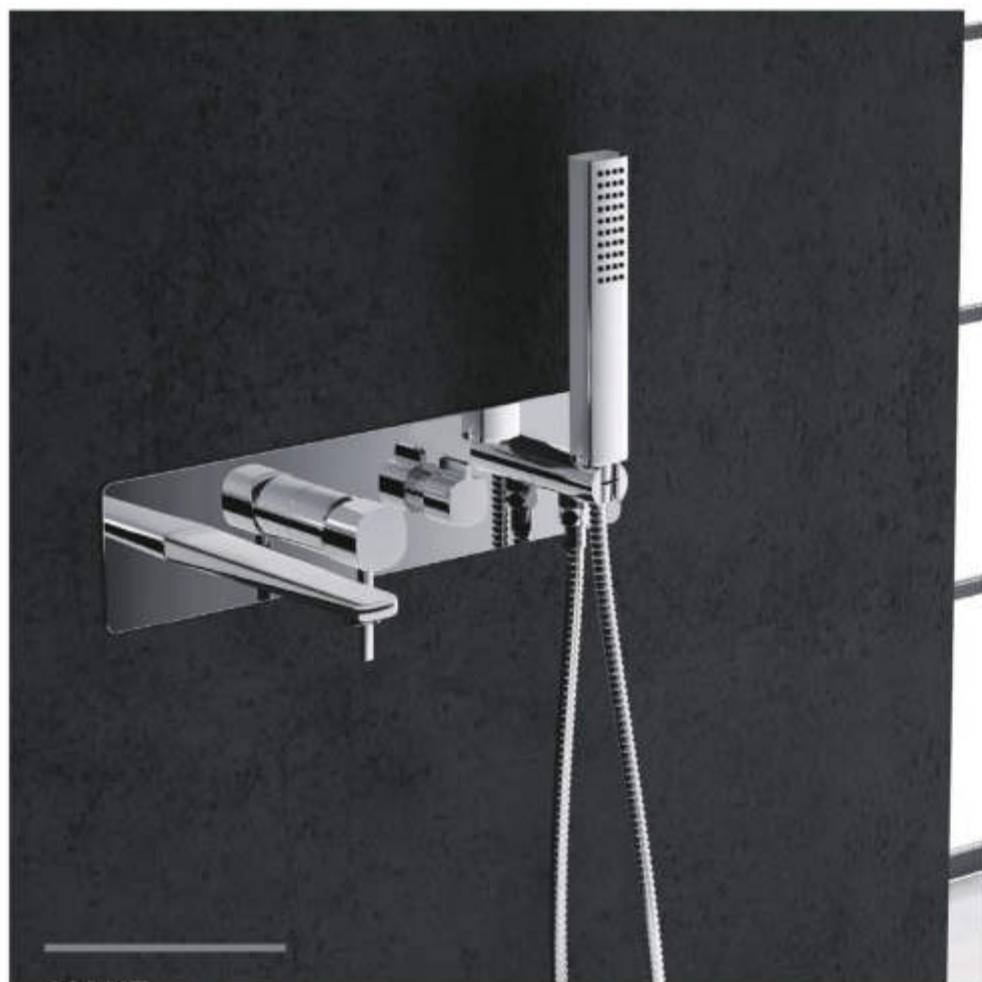

VL-28369-551A(Ø 35)
Concealed single lever rain
shower bath mixer

VL-28309-551A(Ø 35)
Concealed single lever rain
shower mixer

MAKE
COMPLEXITY
SIMPLE

INVITING IN SHAPE
And intelligent in heart

228-475A

SANITARY WARE