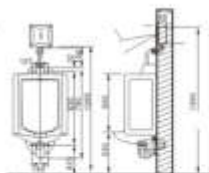

AUTOMATIC URINAL FLUSHER
HL-2603
HL-2603T
HL-2603N