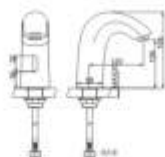

SENSOR SANITARY WARES

AUTOMATIC FAUCET
HL-6701