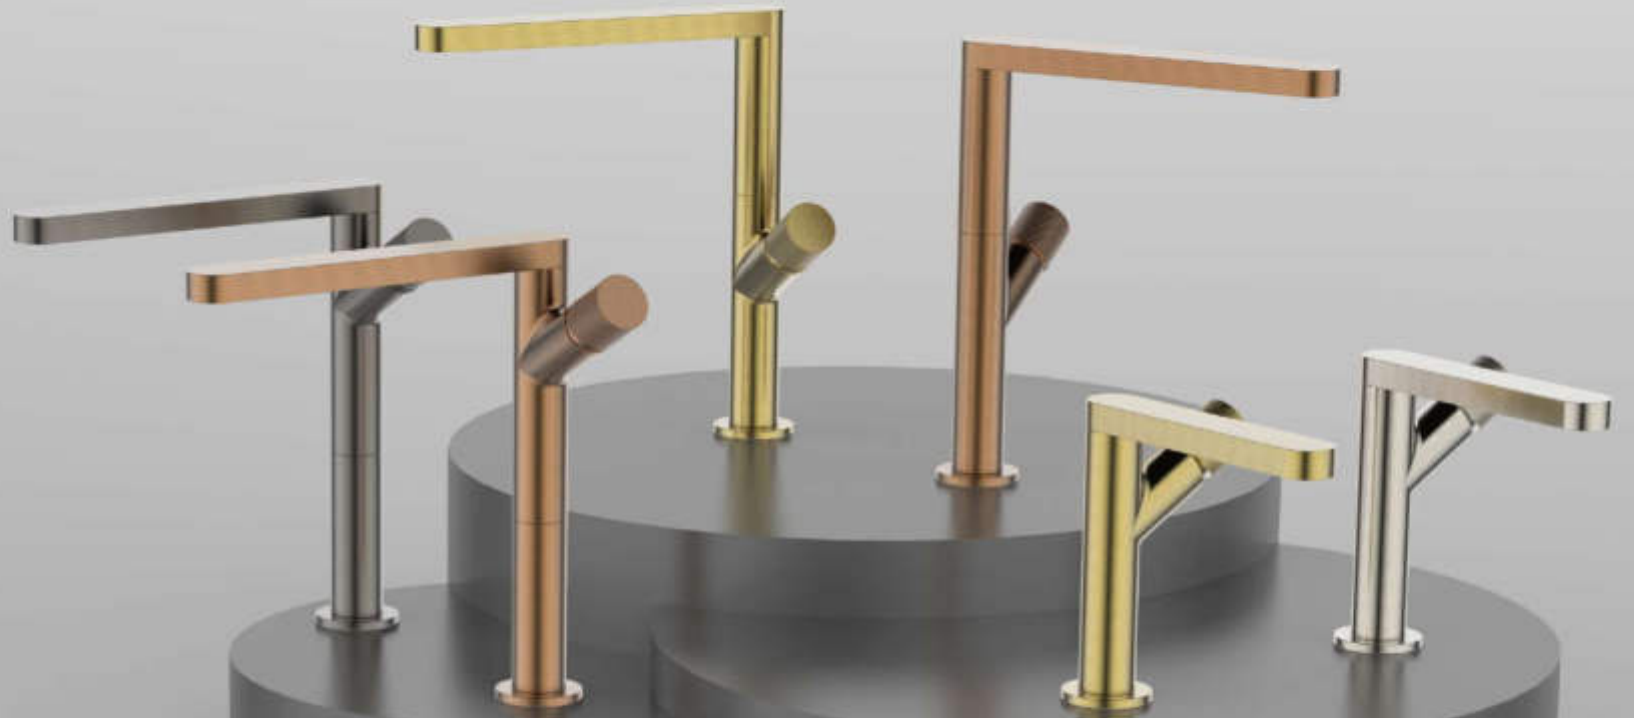

## SIMPLE AND FLOWING LINES

Shape Refined And Delicate Outlines

521-671 SANITARY WARE

VL-52101-671S (Ø25)  
Single lever basin mixer

VL-52101-671QS (Ø25)  
Single lever basin mixer

VL-52101-671SC (Ø25)  
Single lever basin mixer