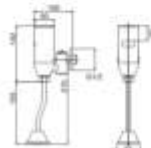

AUTOMATIC URINAL FLUSHER
HL-1105T