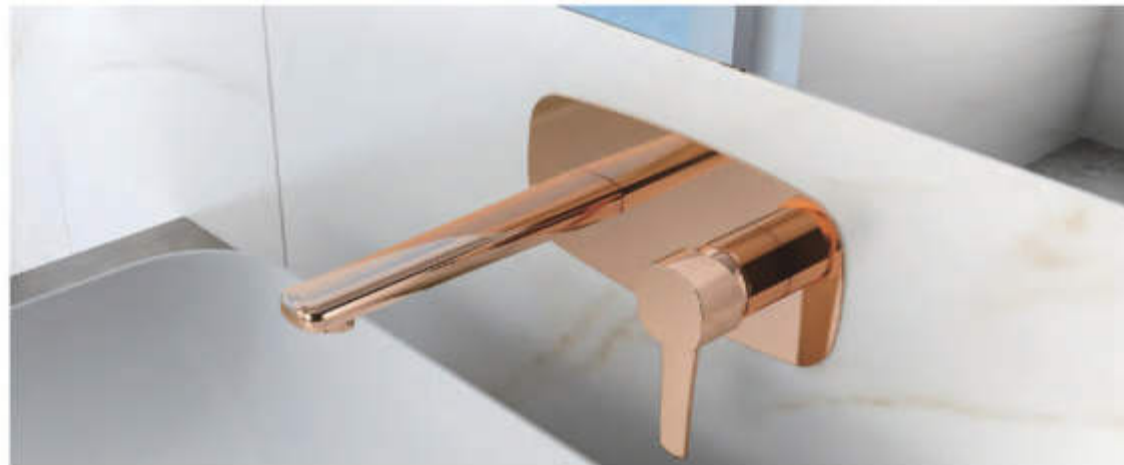

VL-26204-475A (Ø 35)  
single lever shower mixer

VL-22816-475A (Ø 35)  
single handle concealed basin mixer

**262-474X**  
SANITARY WARE

VL-26201-474X (Ø 25)  
single lever basin mixer

VL-26215-474X (Ø 25)  
single lever higher basin mixer