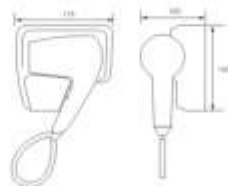

HIGH SPEED AUTOMATIC HAND DRYER  
HL-8602

HIGH SPEED AUTOMATIC HAND DRYER  
HL-8603

HIGH SPEED AUTOMATIC HAND DRYER  
HL-8902

HIGH SPEED AUTOMATIC HAND DRYER  
HL-8903

SENSOR SANITARY WARES

0

BRACKET HAIR AND SKIN DRYER  
HL-9105