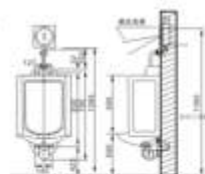

AUTOMATIC URINAL FLUSHER  
HL-2601  
HL-2601T  
HL-2601N

AUTOMATIC URINAL FLUSHER  
HL-2701  
HL-2701T  
HL-2701N

AUTOMATIC URINAL FLUSHER  
HL-2702  
HL-2702T  
HL-2702N

AUTOMATIC URINAL FLUSHER  
HL-2602  
HL-2602T  
HL-2602N