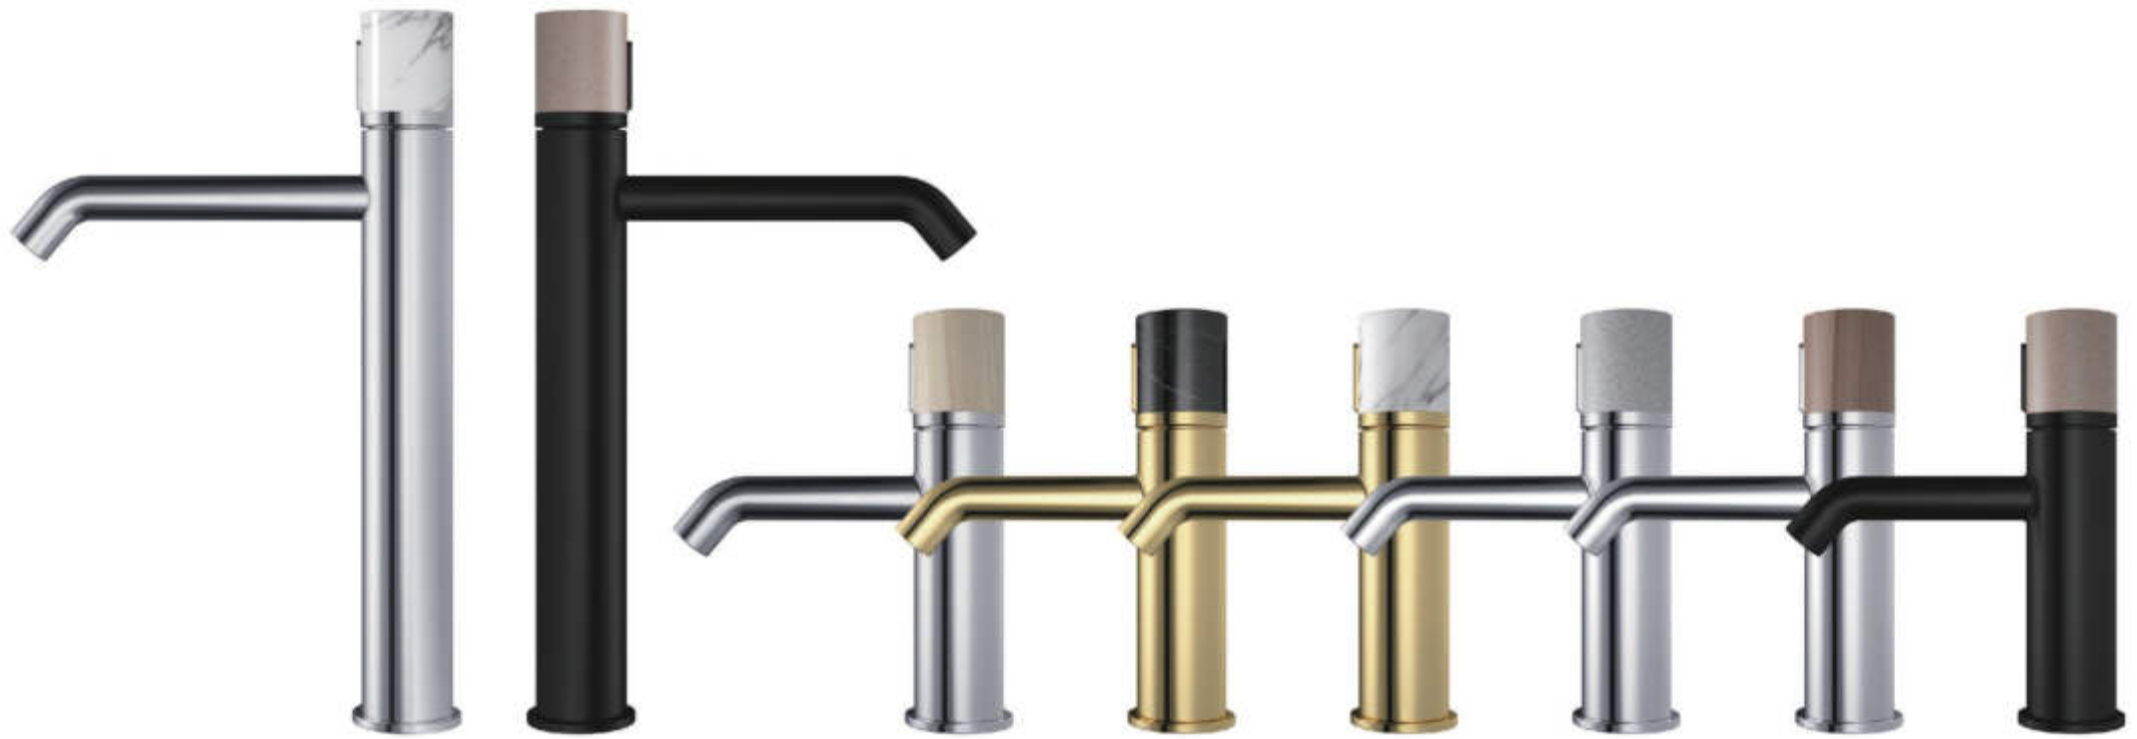

**VL-68435-733A**  
Dual handles concealed  
bath & shower mixer

**VL-68404-733A**  
Dual handles hot & cold  
shower mixer

**VL-68403-733A**  
Dual handles hot & cold  
bath mixer

COLOR MATCHING