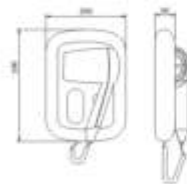

SENSOR SANITARY WARES

0

BRACKET HAIR AND SKIN DRYER
HL-9105

BRACKET HAIR AND SKIN DRYER
HL-9106