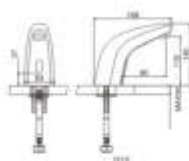

AUTOMATIC FAUCET
HL-6602T