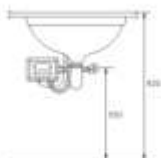

SENSOR SANITARY WARES

AUTOMATIC FAUCET  
HL-6705

AUTOMATIC FAUCET  
HL-6707

AUTOMATIC FAUCET  
HL-6713

AUTOMATIC FAUCET  
HL-6506

AUTOMATIC FAUCET  
HL-6709

AUTOMATIC FAUCET  
HL-6712

AUTOMATIC FAUCET  
HL-6703