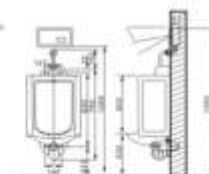

AUTOMATIC URINAL FLUSHER
HL-1301
HL-1301T
HL-1301N