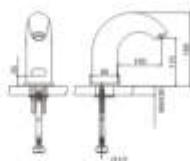

AUTOMATIC FAUCET
HL-6700