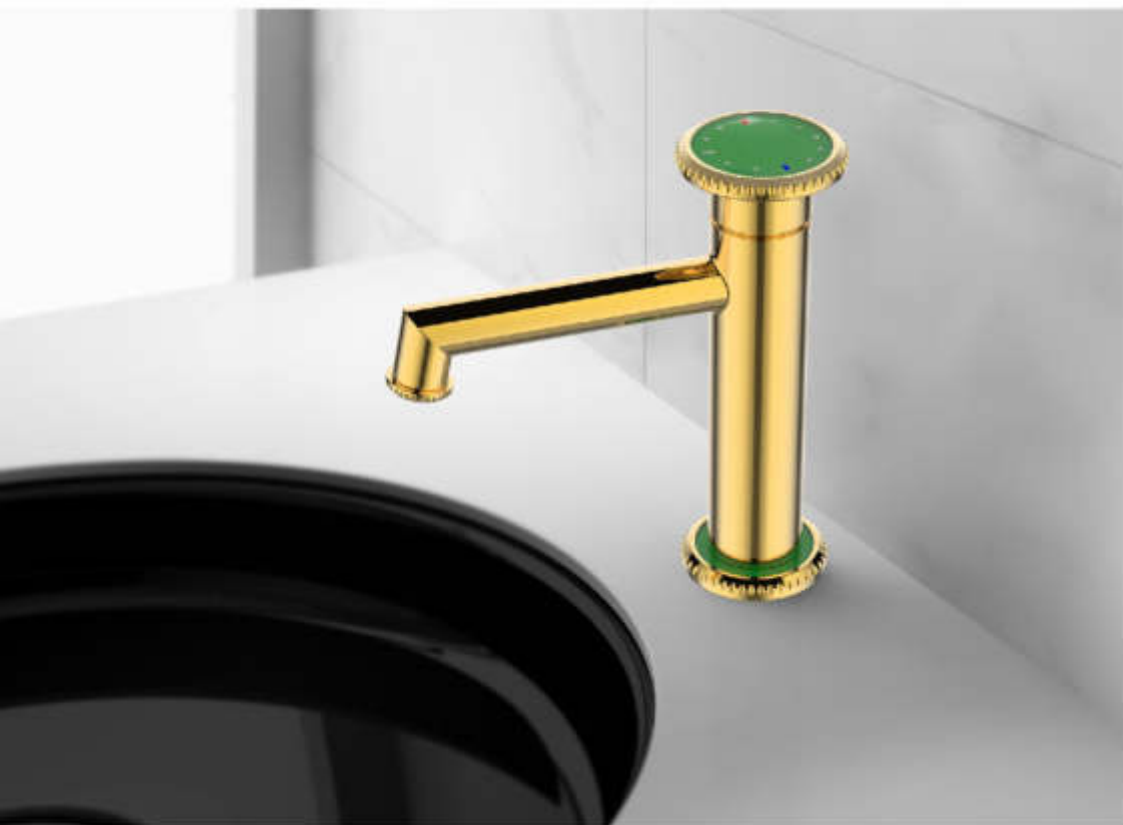

---

**28779-609QGK**  
Single lever concealed bath/shower mixer

---

**287P42-603QGK**  
Single lever rain bath/shower mixer

---

**287P12-603QGK**  
Single lever rain shower mixer

---

**28786-609QGL**  
Single lever concealed  
basin mixer