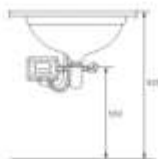

AUTOMATIC FAUCET  
HL-6503

SENSOR SANITARY WARES

AUTOMATIC FAUCET  
HL-6701

AUTOMATIC FAUCET  
HL-6202

AUTOMATIC FAUCET  
HL-6661

AUTOMATIC FAUCET  
HL-6203

AUTOMATIC FAUCET  
HL-6216

AUTOMATIC FAUCET  
HL-6217