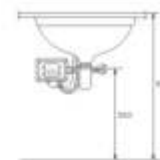

SENSOR SANITARY WARES

AUTOMATIC FAUCET  
HL-6705

AUTOMATIC FAUCET  
HL-6707

AUTOMATIC FAUCET  
HL-6713

AUTOMATIC FAUCET  
HL-6506

AUTOMATIC FAUCET  
HL-6709

AUTOMATIC FAUCET  
HL-6712

AUTOMATIC FAUCET  
HL-6703