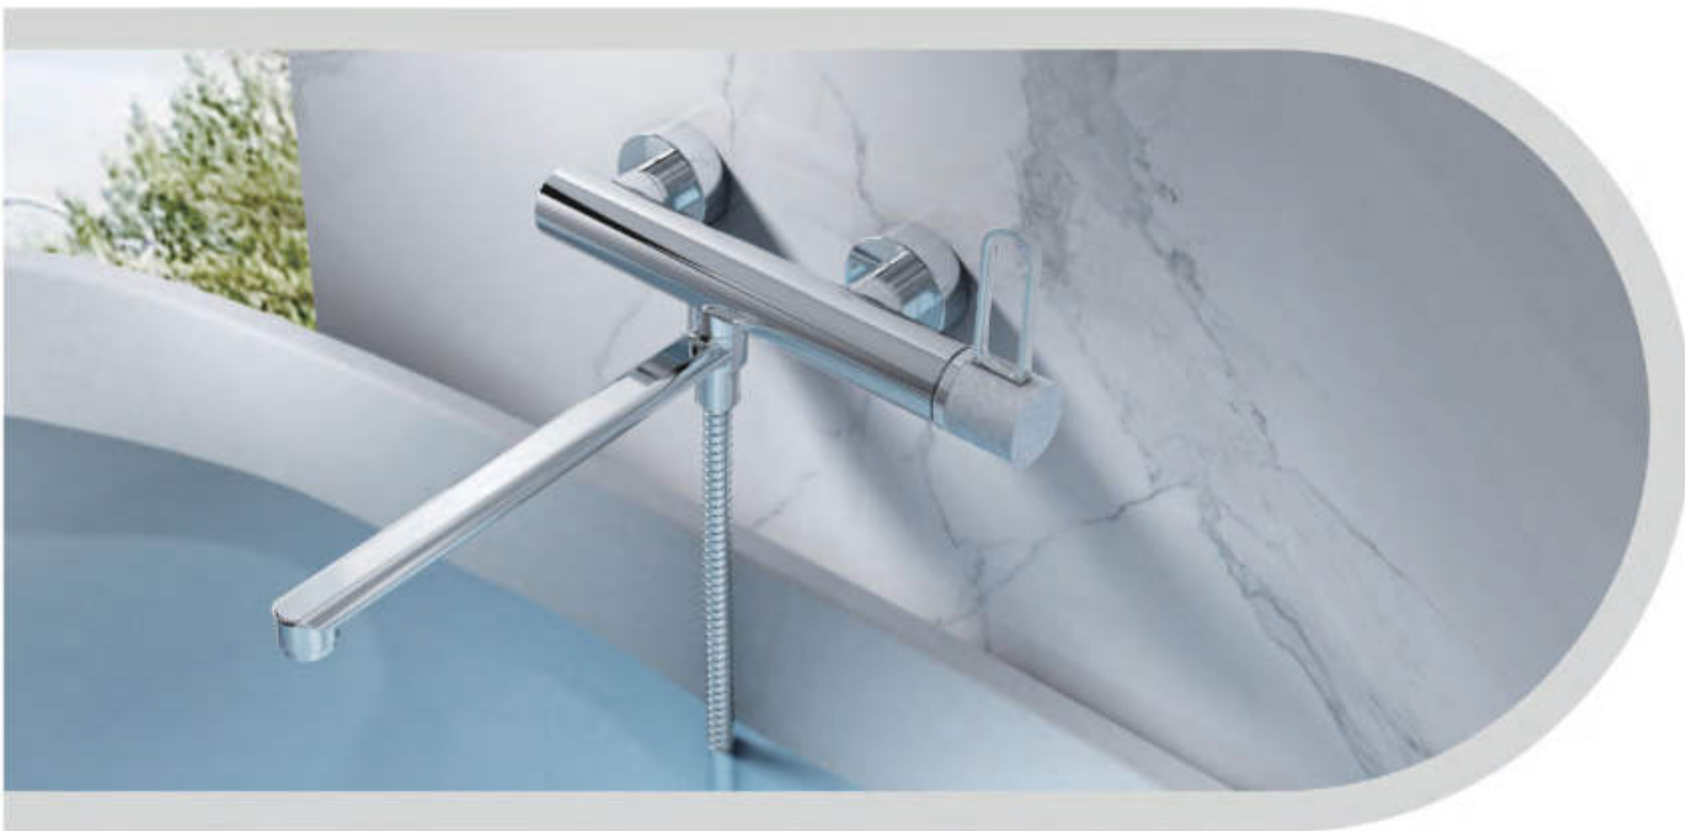

VL-27104-508JQA(Ø30)
single lever shower mixer

VL-27103-508JQA(Ø30)
single lever bath mixer

271-508JQA
SANITARY WARE

VL-27153-508JQA(Ø30)
single lever bath-shower mixer