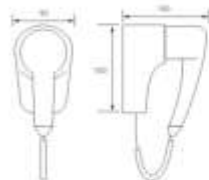

HIGH SPEED AUTOMATIC HAND DRYER  
HL-8602

HIGH SPEED AUTOMATIC HAND DRYER  
HL-8603

HIGH SPEED AUTOMATIC HAND DRYER  
HL-8902

HIGH SPEED AUTOMATIC HAND DRYER  
HL-8903

SENSOR SANITARY WARES

0

BRACKET HAIR AND SKIN DRYER  
HL-9105