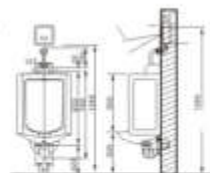

AUTOMATIC URINAL FLUSHER
HL-2101