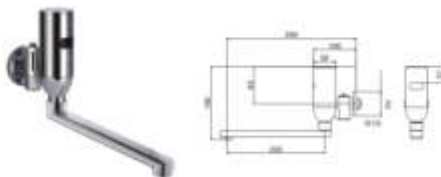

AUTOMATIC HAND WASHER FOR OPERATION ROOM
HL-3605T