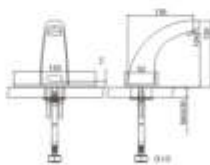

AUTOMATIC FAUCET  
HL-6503

SENSOR SANITARY WARES

AUTOMATIC FAUCET  
HL-6701

AUTOMATIC FAUCET  
HL-6202

AUTOMATIC FAUCET  
HL-6661

AUTOMATIC FAUCET  
HL-6203

AUTOMATIC FAUCET  
HL-6216

AUTOMATIC FAUCET  
HL-6217