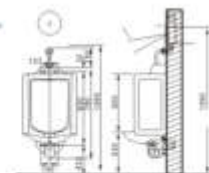

AUTOMATIC URINAL FLUSHER
HL-2501
HL-2501T
HL-2501N