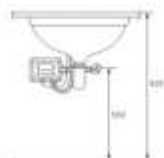

THERMOSTATIC
AUTOMATIC FAUCET
HL-6007T