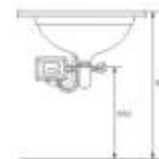

AUTOMATIC FAUCET  
HL-6503

SENSOR SANITARY WARES

AUTOMATIC FAUCET  
HL-6701

AUTOMATIC FAUCET  
HL-6202

AUTOMATIC FAUCET  
HL-6661

AUTOMATIC FAUCET  
HL-6203

AUTOMATIC FAUCET  
HL-6216

AUTOMATIC FAUCET  
HL-6217