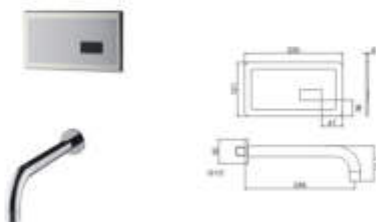

AUTOMATIC HAND WASHER FOR OPERATION ROOM
HL-320
HL-3201T
HL-3201N