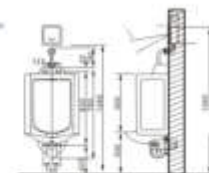

AUTOMATIC URINAL FLUSHER
HL-2103