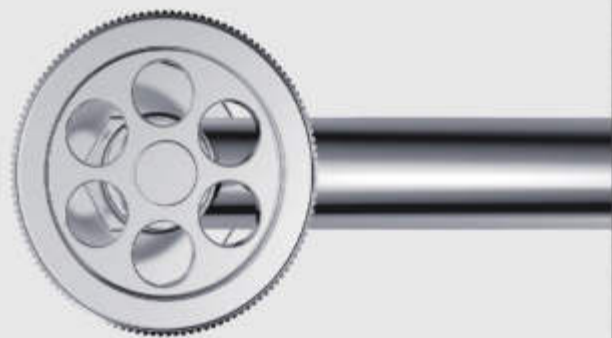

VL-22928-273A (Ø 30)  
single lever vertical standing  
bathtub mixer

VL-23528-410A (Ø 35)  
single lever vertical standing  
bathtub mixer

VL-10302-303A  
Thermostatic vertical stand mixer

SANITARY WARES