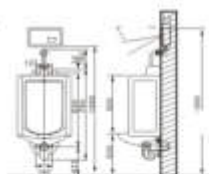

AUTOMATIC URINAL FLUSHER
HL-2106