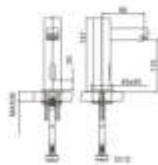

AUTOMATIC FAUCET  
HL-6503

SENSOR SANITARY WARES

AUTOMATIC FAUCET  
HL-6701

AUTOMATIC FAUCET  
HL-6202

AUTOMATIC FAUCET  
HL-6661

AUTOMATIC FAUCET  
HL-6203

AUTOMATIC FAUCET  
HL-6216

AUTOMATIC FAUCET  
HL-6217