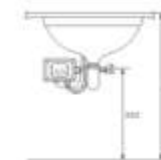

SENSOR SANITARY WARES

AUTOMATIC FAUCET  
HL-6705

AUTOMATIC FAUCET  
HL-6707

AUTOMATIC FAUCET  
HL-6713

AUTOMATIC FAUCET  
HL-6506

AUTOMATIC FAUCET  
HL-6709

AUTOMATIC FAUCET  
HL-6712

AUTOMATIC FAUCET  
HL-6703