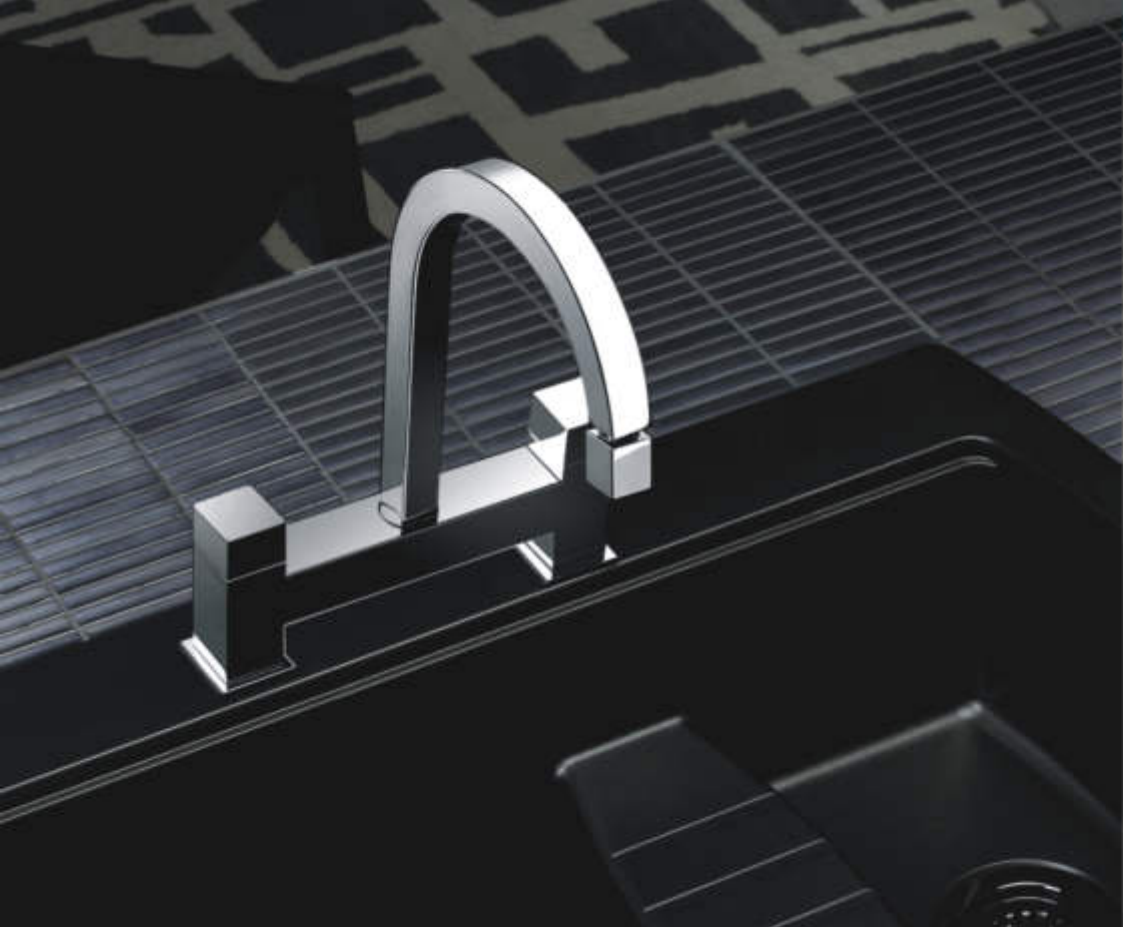

VL-63710-157A
Dual handles hot&cold
shower tap

VL-63703-157A
Dual handles hot&cold
bath tap

VL-63704-157A
Dual handles hot&cold
shower tap

DOVER
series