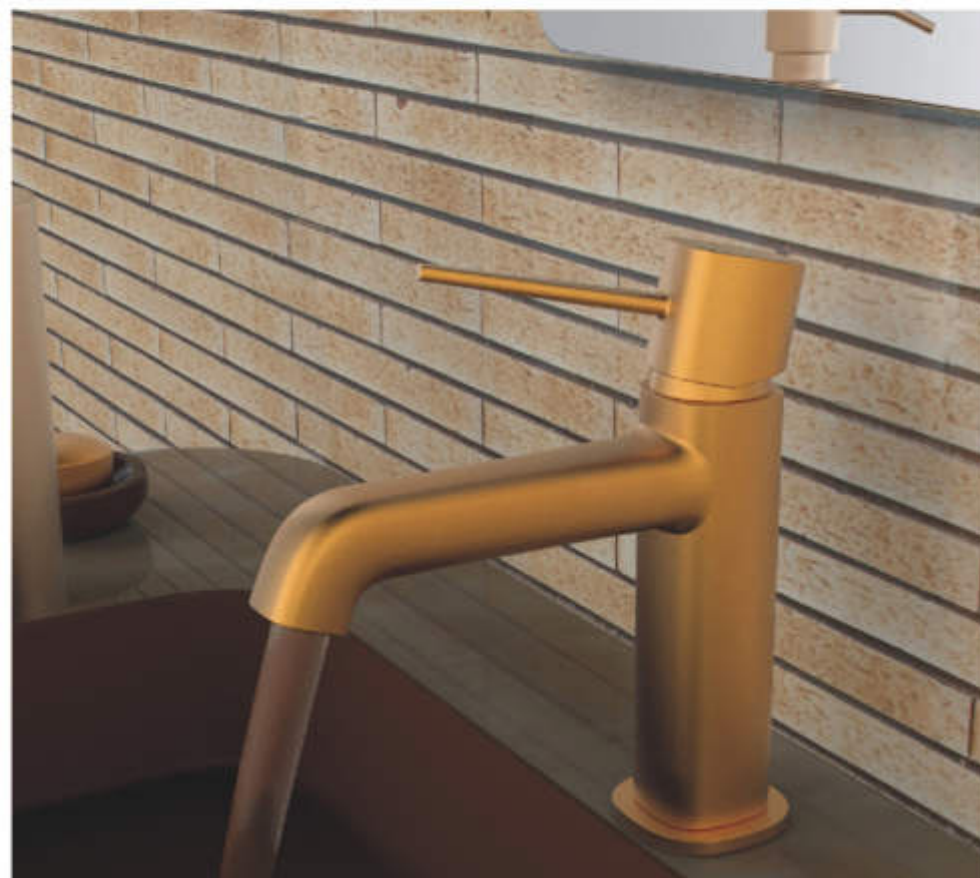

228-386G

SANITARY WARE