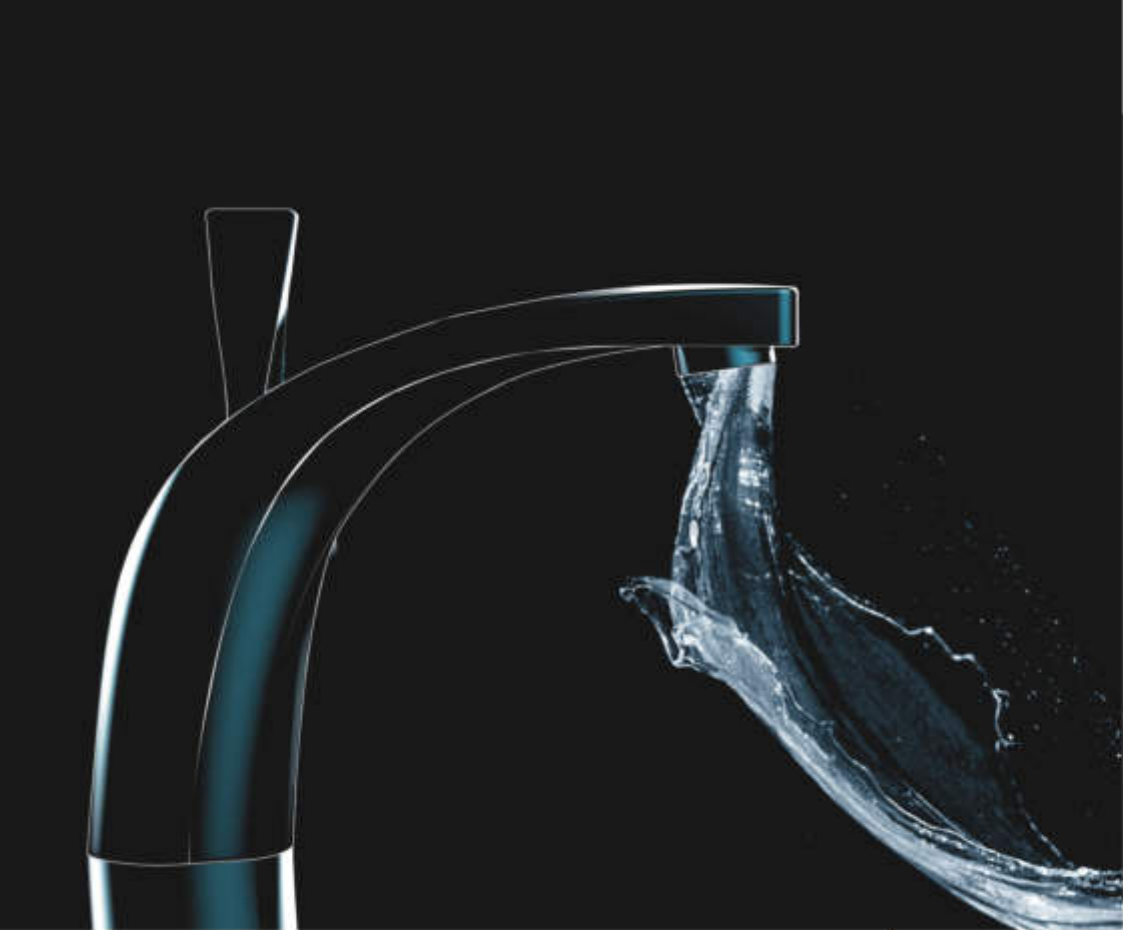

MARK
series