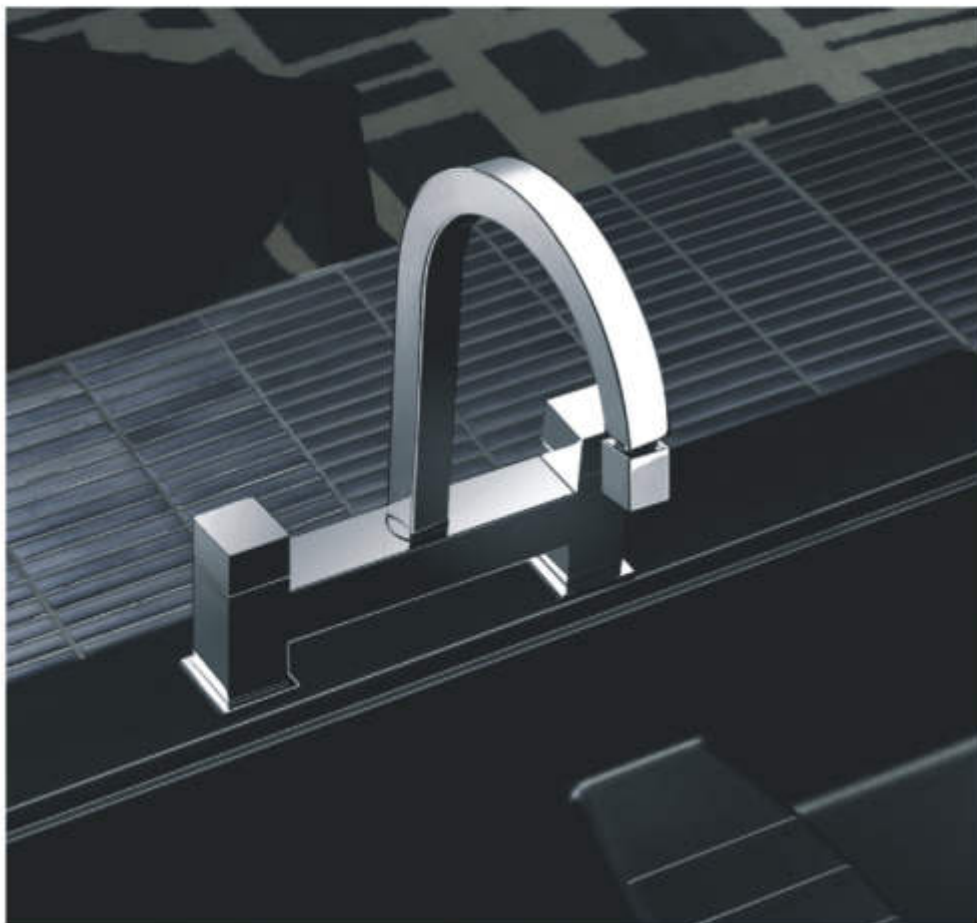

VL-62457-189A
Single cold basin tap

VL-62487-189A
Single cold basin tap

VL-62417-189A
Dual handles hot & cold basin tap

637-157A

SANITARY WARE

VL-63701-157A
Dual handles hot&cold
basin tap