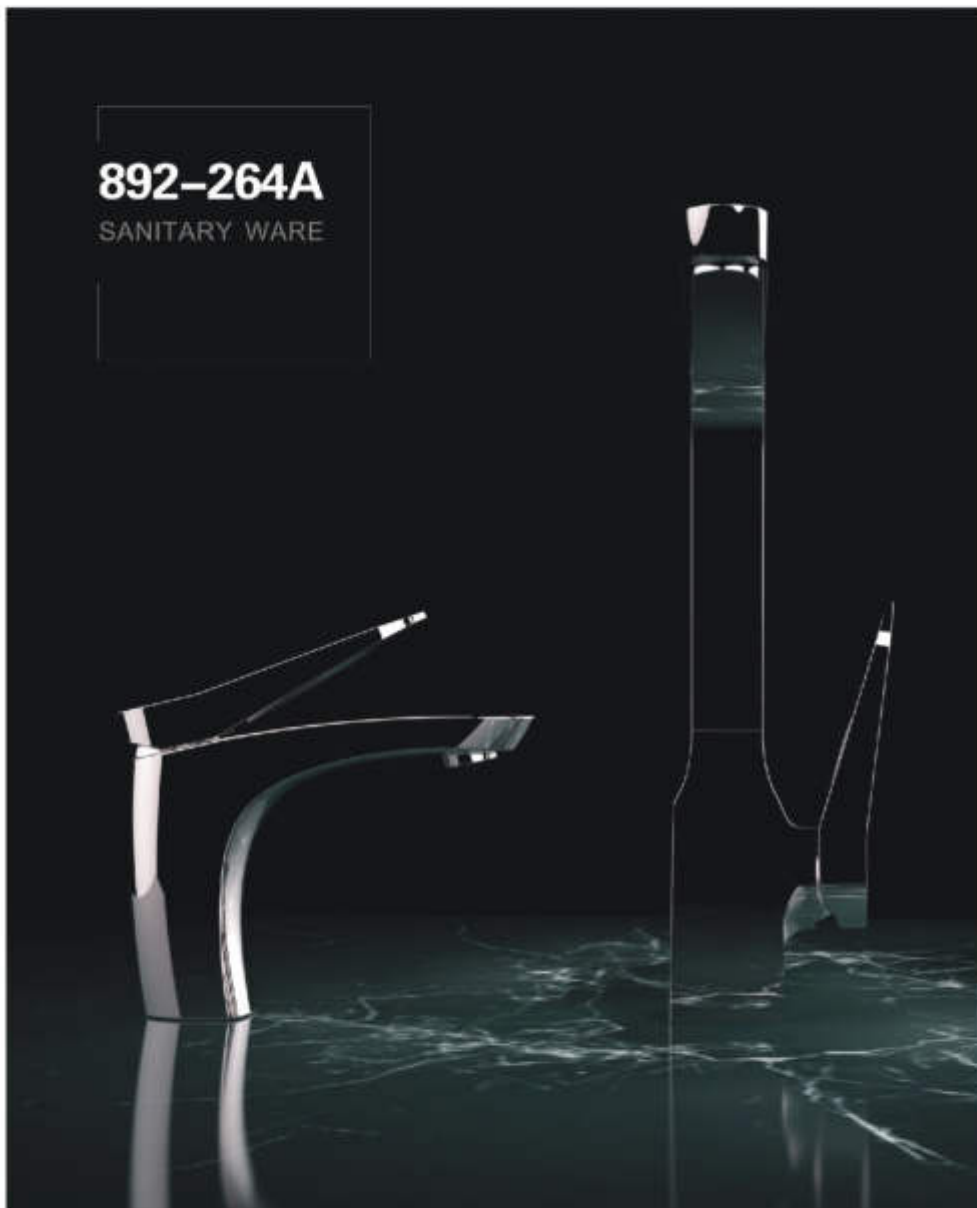

**VL-88703-224A**  
 Single lever bath mixer

**VL-88704-224A**  
 Single lever shower mixer

**VL-88753-224A**  
 Single lever wall-mounted  
 kitchen shower mixer

**892-264A**

SANITARY WARE

**VL-89201-264A**  
Single lever basin mixer