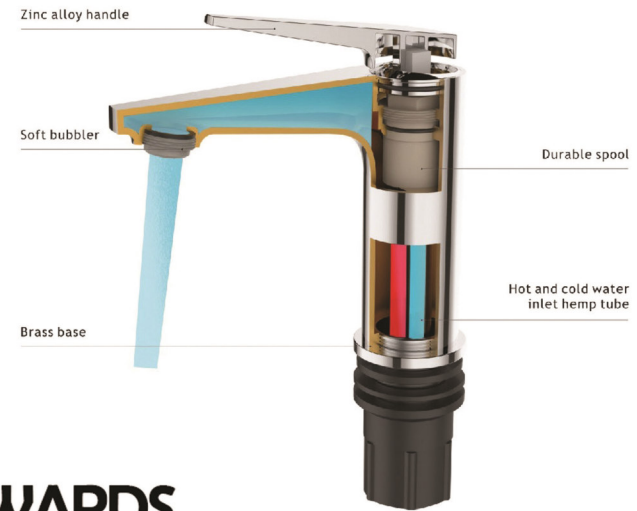

organic
 voluminous
 heart
 efficiency
 mixer shower spray
 eco
 head
 energy
 harmony
 design
 head

INTERNAL STRUCTURE

AWARDS

We won **Red Dot Award**.
 Red Dot is a symbol of outstanding design quality,
 and all winning designs are judged by an international jury of design experts.